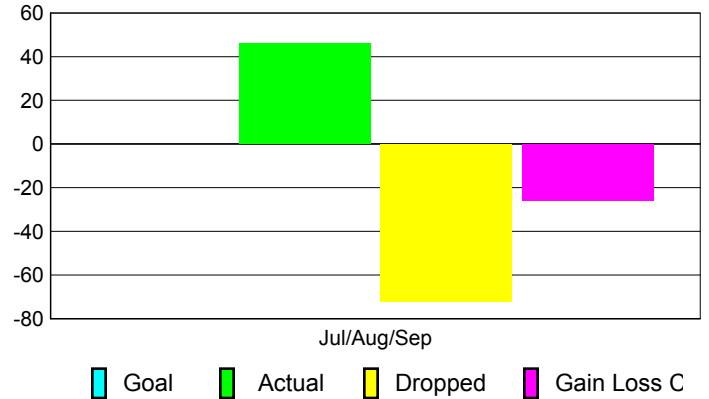

Membership Results 2010-2011

Goal, New, Dropped, Gain/Loss